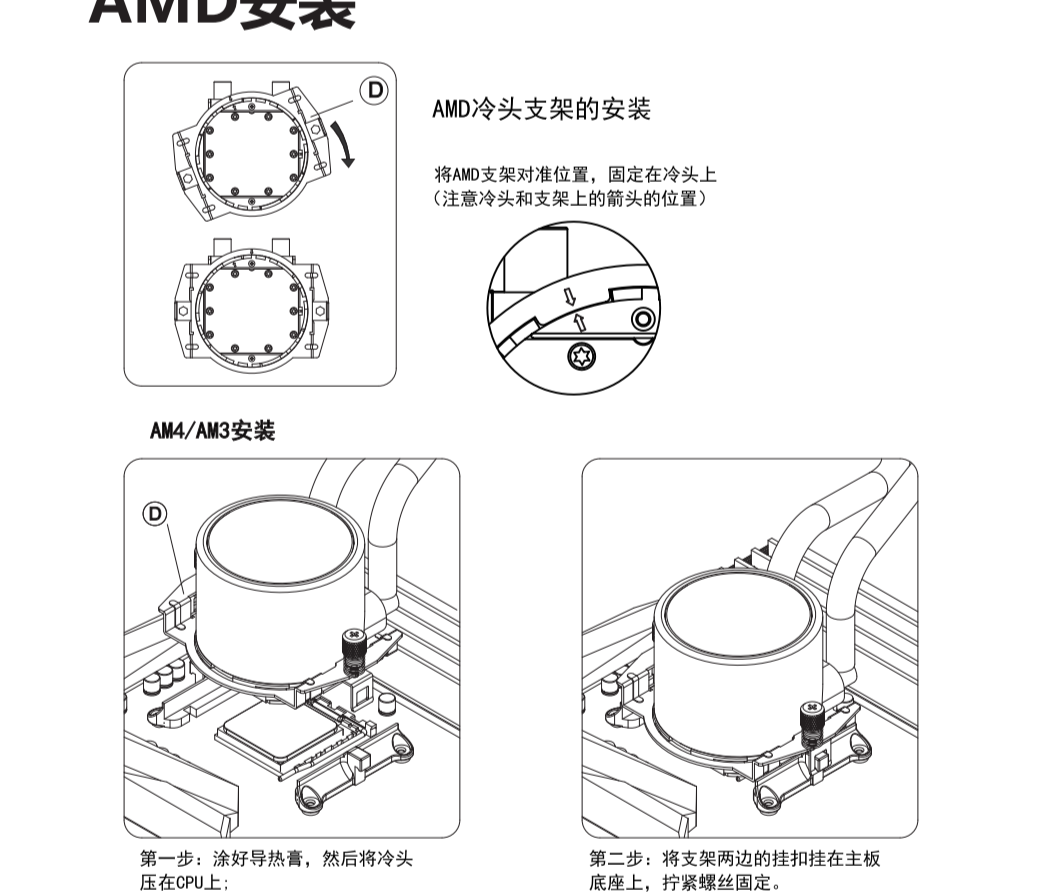

Intel LGA20XX安装

INTEL LGA20XX MOUNTING

AMD Installation

AMD安装

风扇与冷排安装

Fan&Radiator Mounting